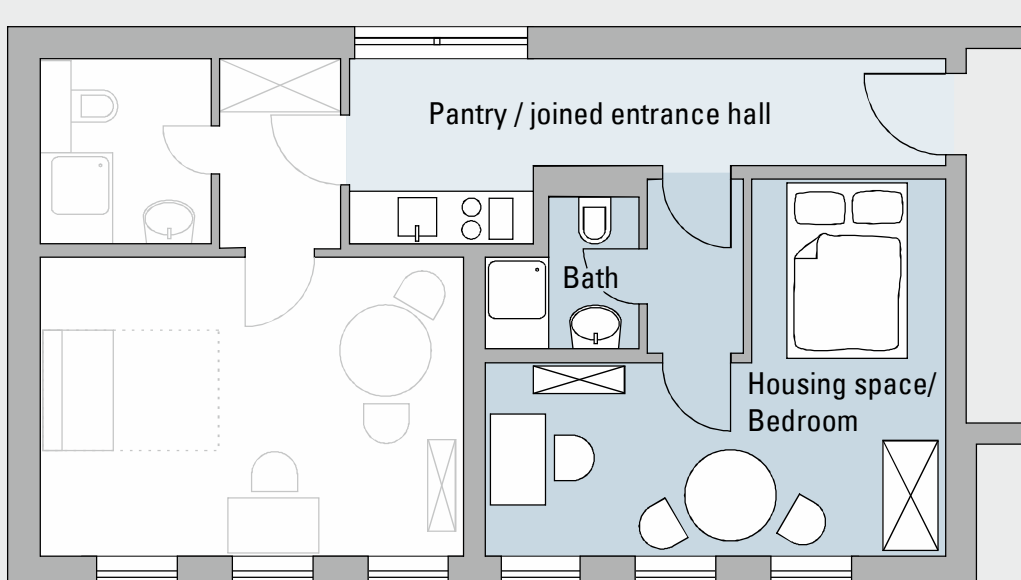

Prices for scientific guests

First 14 nights

Single occupancy	44,00 €/night
Double occupancy	52,50 €/night

For each additional night (rental agreement necessary)

Single occupancy	15,00 €/night
One additional person	2,10 €/night

All prices are excluding tax.

Telephone costs will be charged separately.