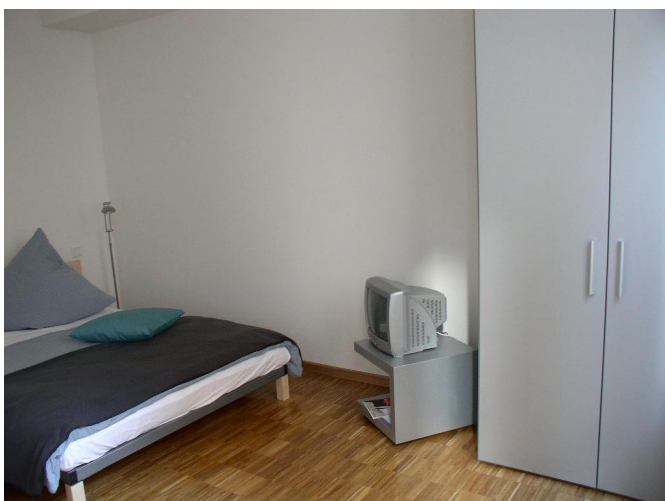

The following nights (8 nights and more)

Single occupancy	14,20 € / night
Every additional person	2,10 € / night

All prices are excluding tax.
Telephone costs will be charged separately.