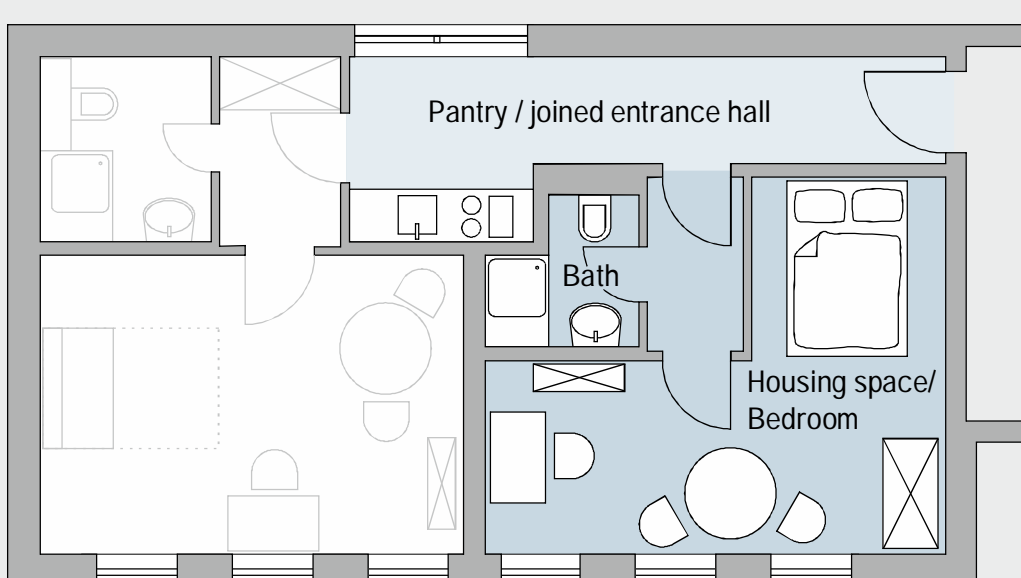

The following nights (8 nights and more)

Single occupancy	14,20 € / night
Every additional person	2,10 € / night

All prices are excluding tax.
Telephone costs will be charged separately.